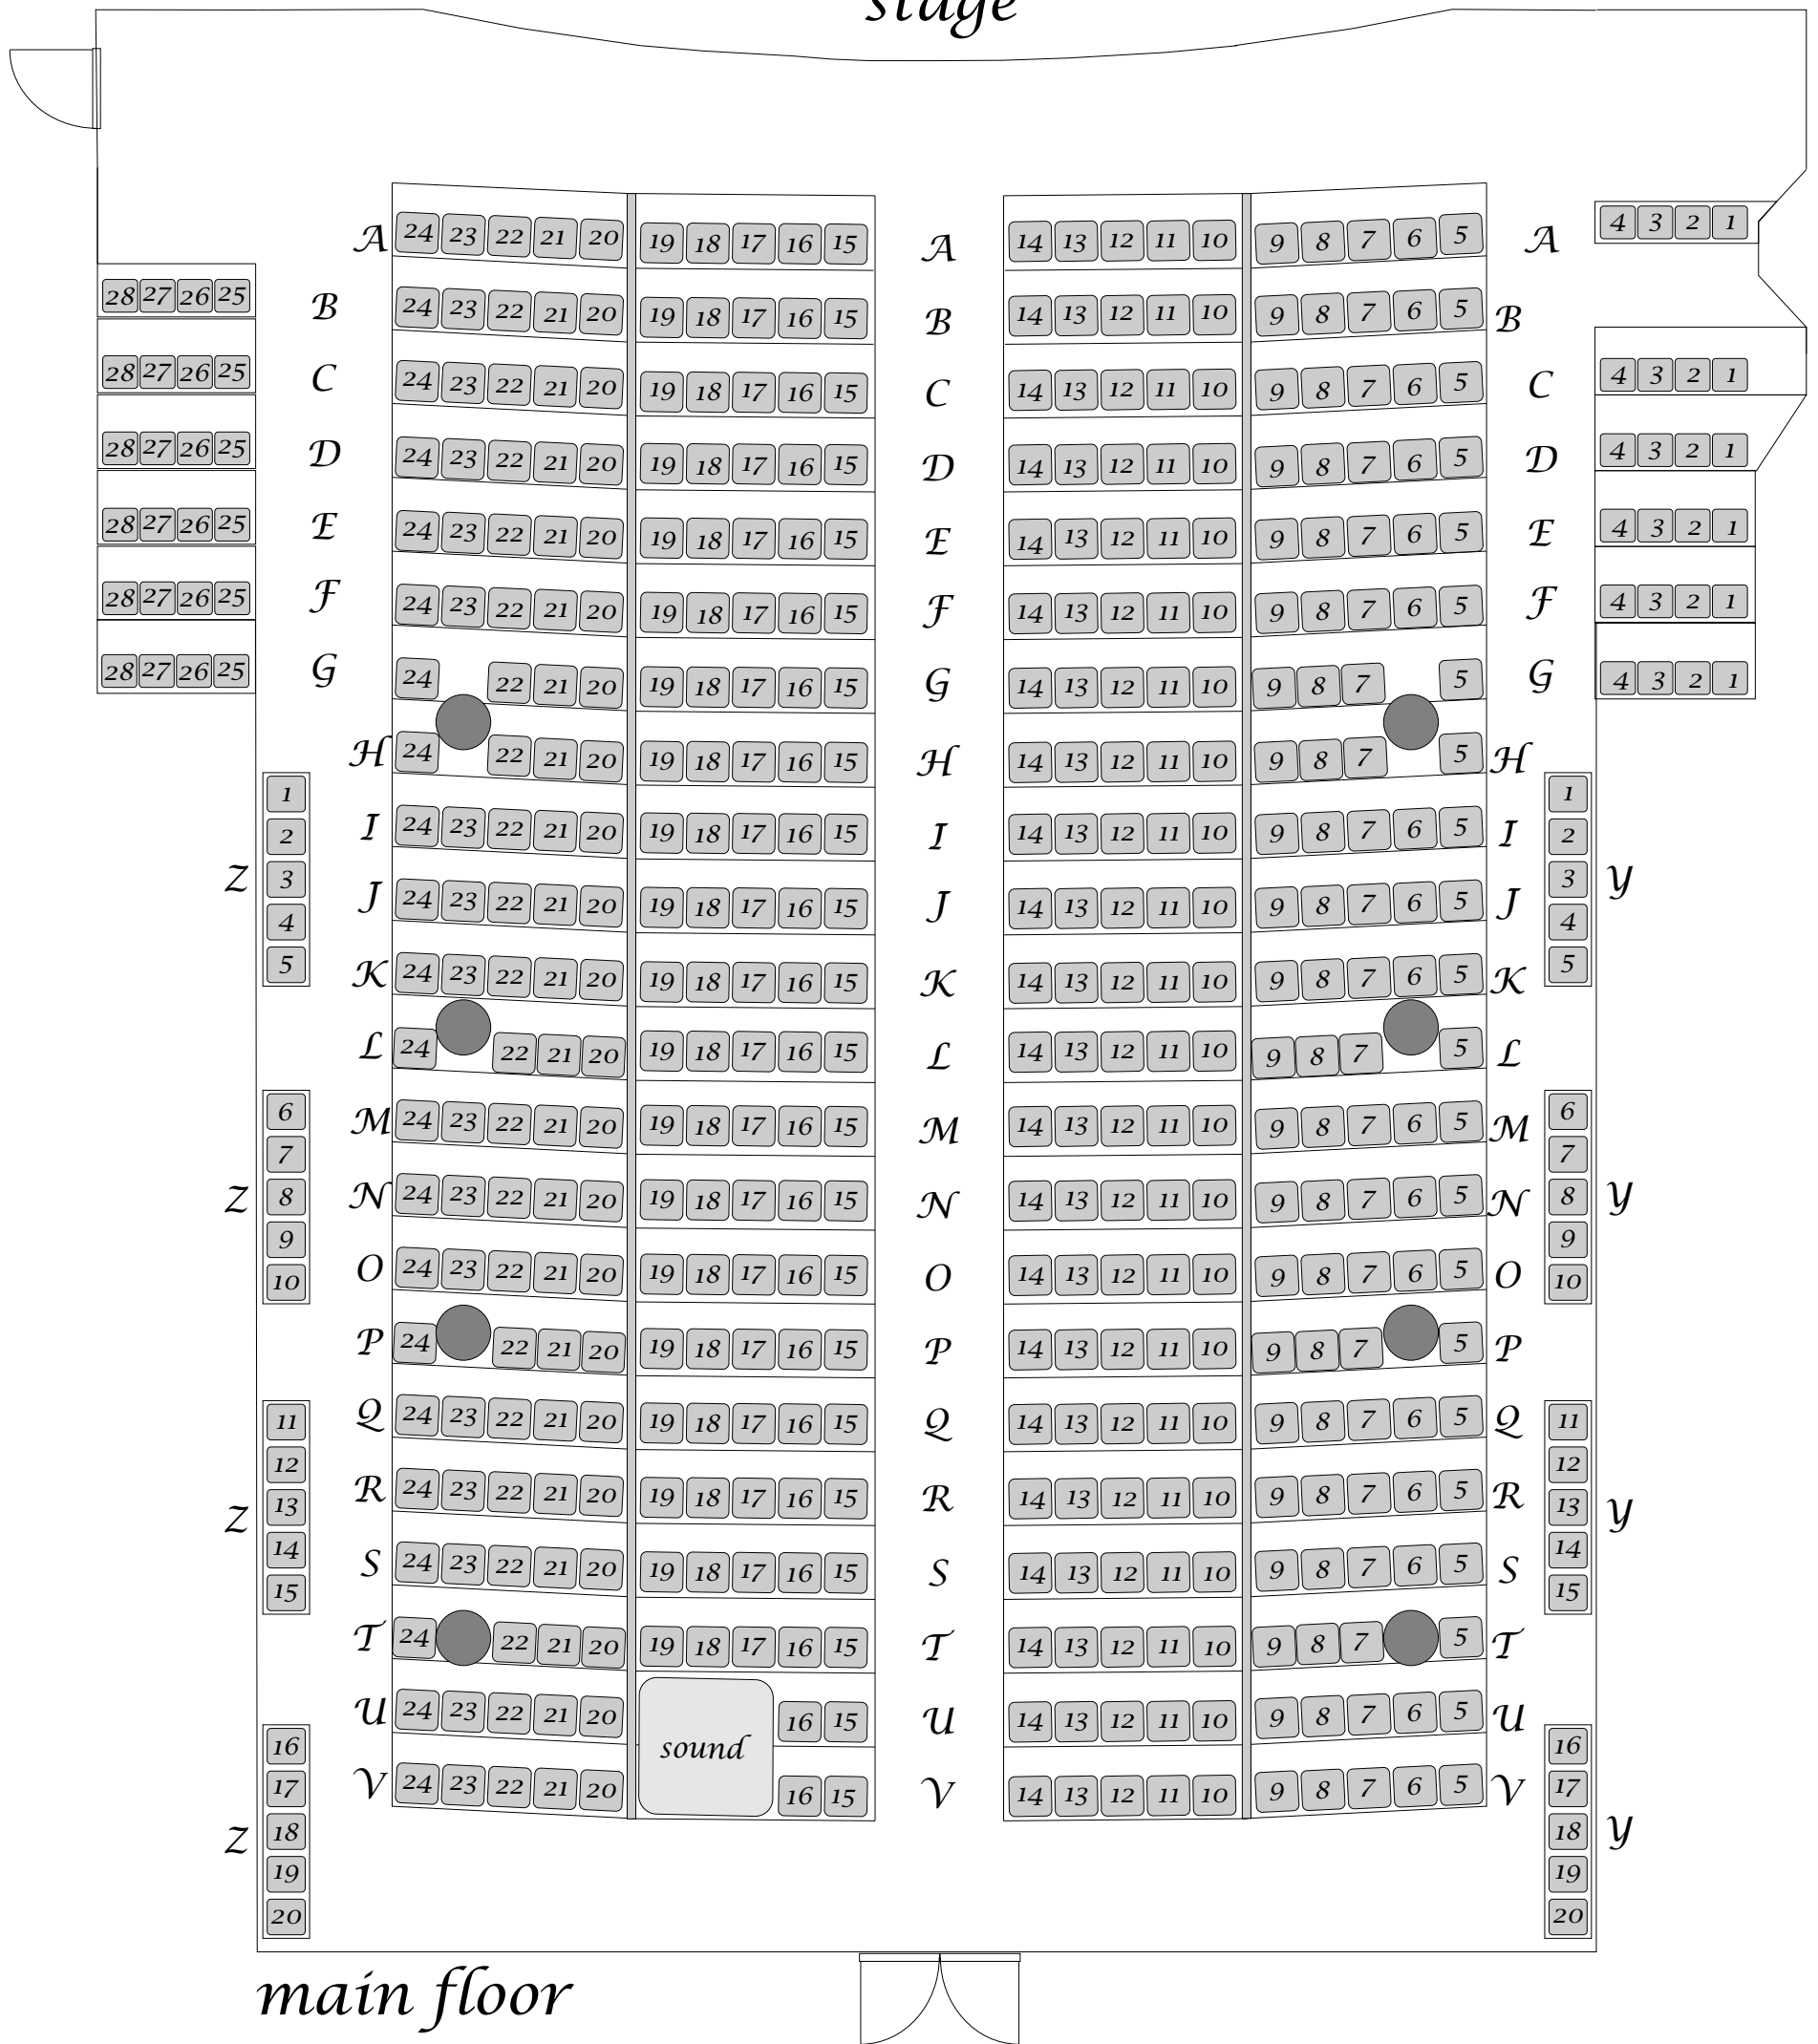

Historic St. Mary's - Seating Chart

stage

main floor

balcony