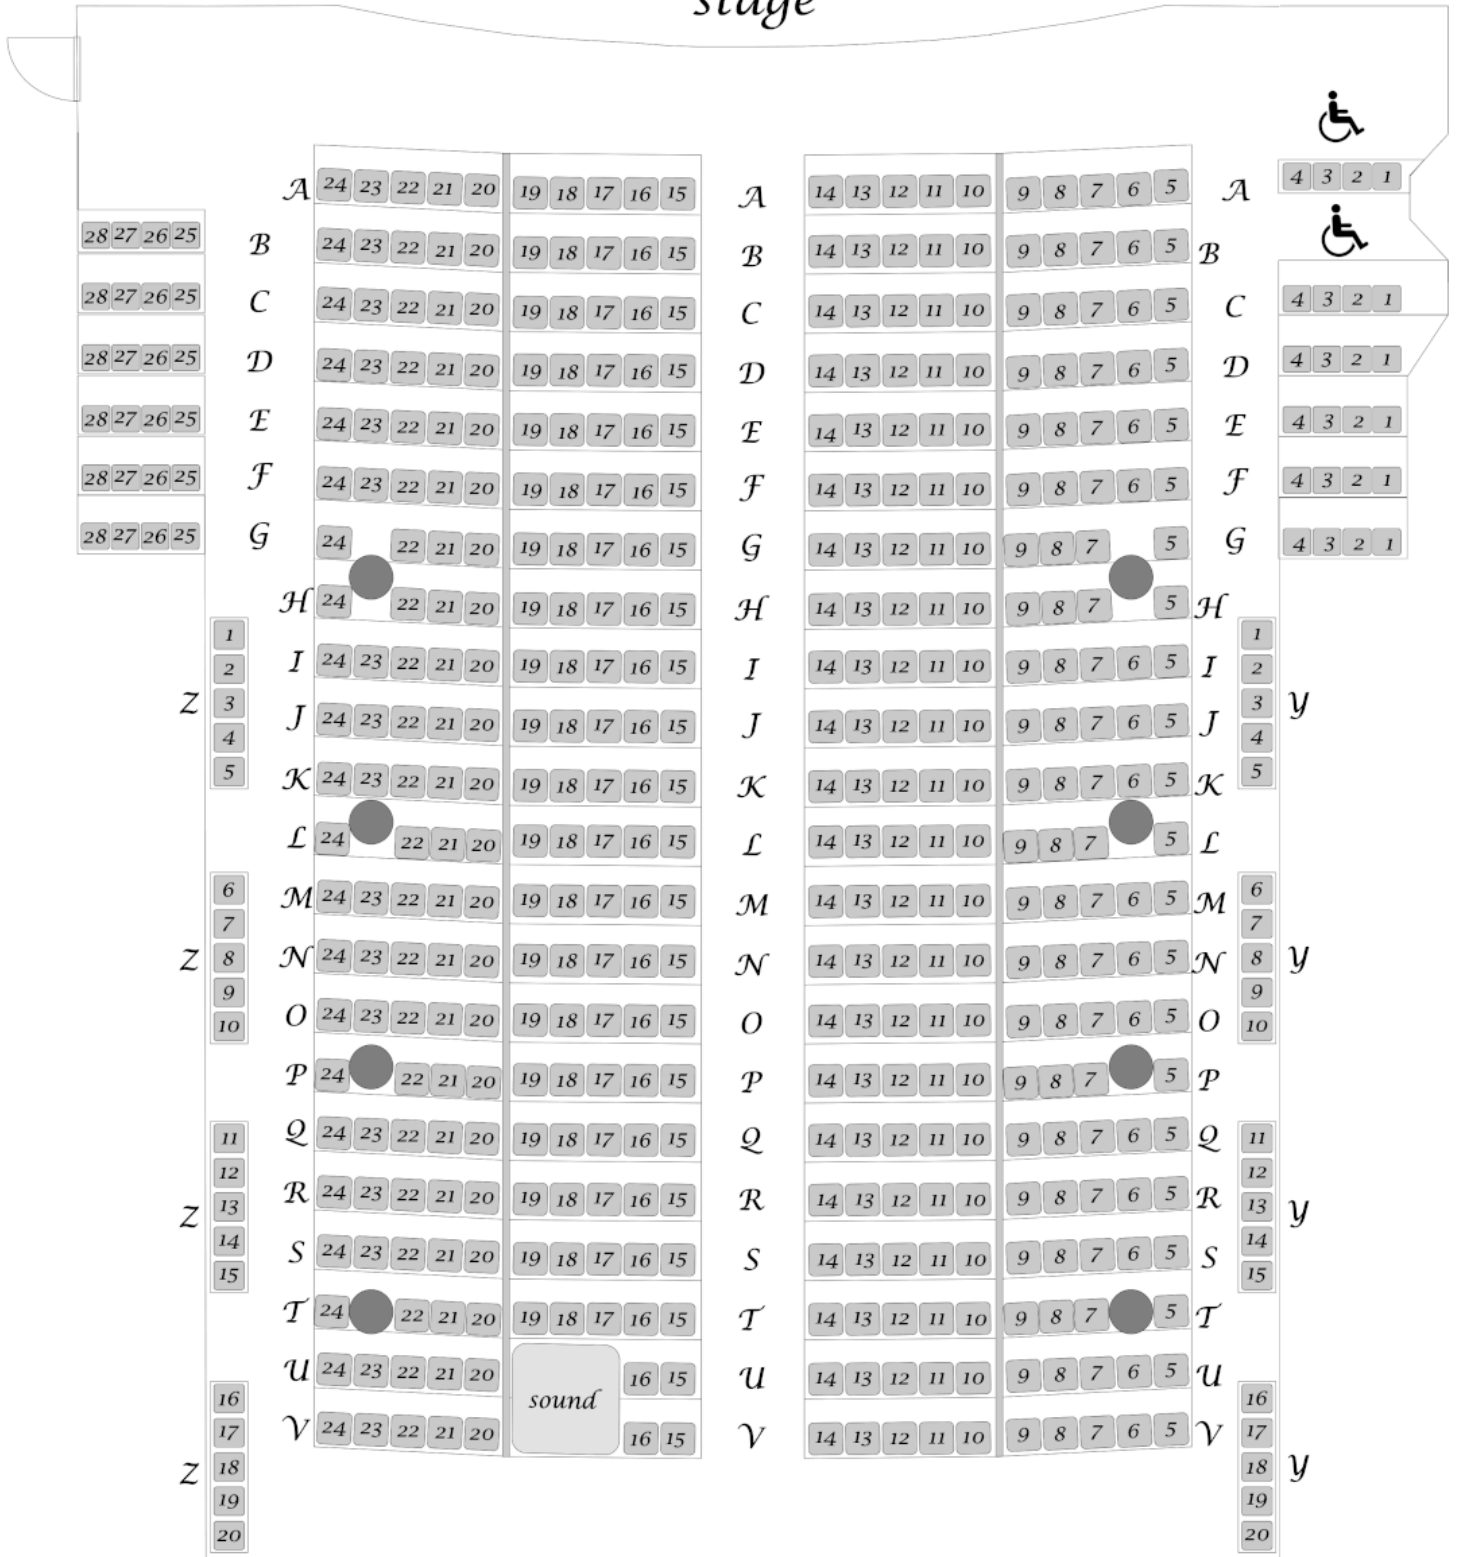

UNDER THE SPIRE *Historic St. Mary's - Seating Chart*

MUSIC FESTIVAL

stage

main floor